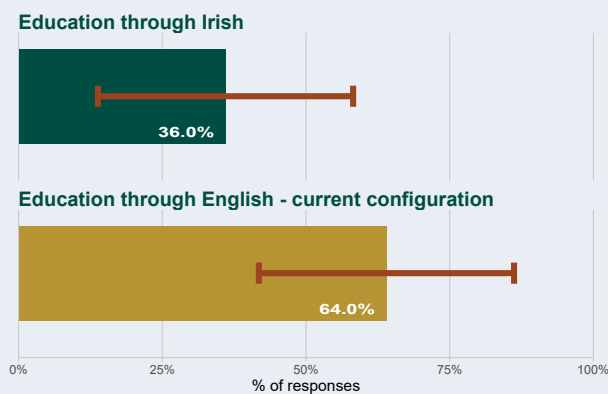

Language preference

School Response Rate

69%

11 out of 16 households

Overall School Margin of Error

Preferences will be $\pm 22.2\%$

(indicated by red bar)