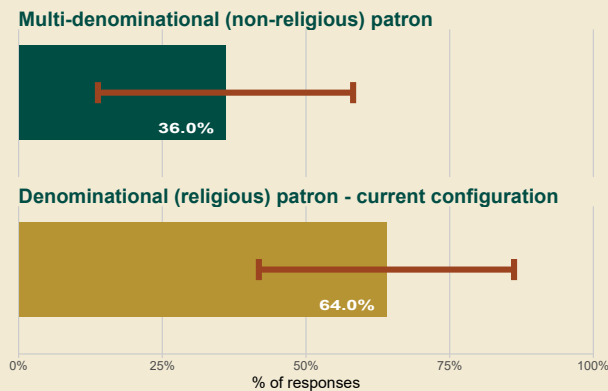

Patronage / ethos preference